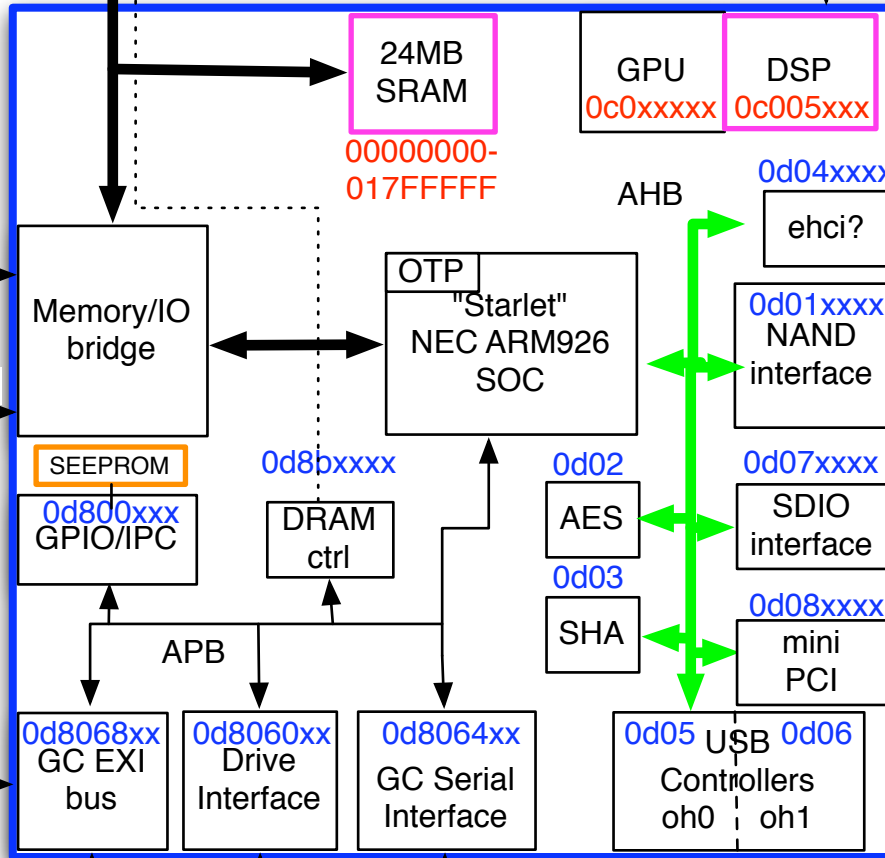

Note: All addresses are physical. For most addresses, add +0x8000000 for RAM or 0xC0000000 for I/O to get logical address on PPC side.

10000000-12FFFFFF  
10000000-13FFFFFF

64MB  
GDDR3  
RAM

A/V  
controller

"Hollywood"

PowerPC  
750CL CPU  
("Broadway")

Note: depending on mode, 0d8 addresses may be remapped to 0d0, cc0 or cd0.

GC Font  
ROM / RTC

GC Mem  
Card  
slots (2)

Disc  
drive

GC  
controller  
ports (4)