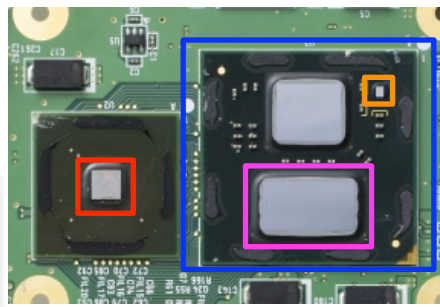

Note: All addresses are physical. For most addresses, add +0x8000000 for RAM or 0xC0000000 for I/O to get logical address on PPC side.

10000000-12FFFFFF  
10000000-13FFFFFF

64MB  
GDDR3  
RAM

A/V  
controller

"Hollywood"

PowerPC  
750CL CPU  
("Broadway")

Note: depending on mode, 0d8 addresses may be remapped to 0d0, cc0 or cd0.

GC Font  
ROM / RTC

GC Mem  
Card  
slots (2)

Disc  
drive

GC  
controller  
ports (4)